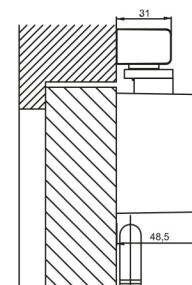

CERTIFICATION:

CE marking

ISEO

TECHNICAL FEATURES:

1. Force:

- 3 for doors max width 950 mm

2. Opening max:

- 180°

3. Valves adjustment:

- Closing speed (180°-15°)

- Latching action (15°-0°)

4. Version:

- With sliding arm

- Hold open device (accessory)

- Cushioned limit stay in option

5. Colour version:

- Silver

- White

- Black

6. Dimension:

- 232x68x48,5 (body)